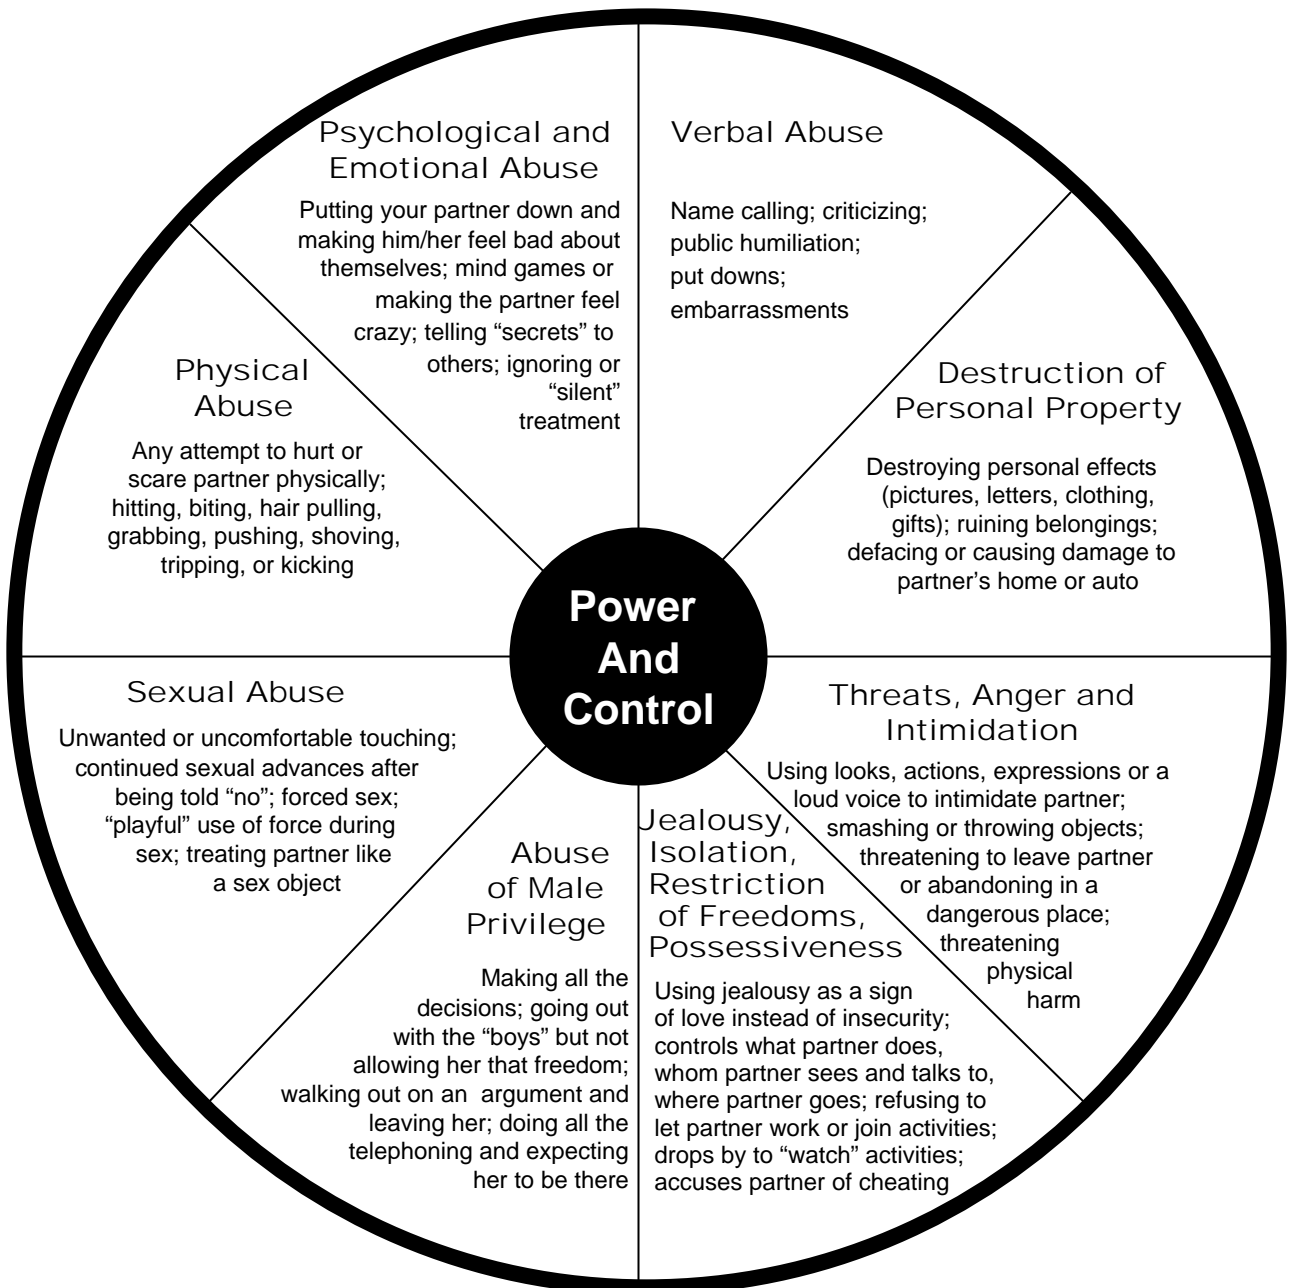

Teenage Power and Control in Dating

Adapted by LACASA from the Domestic Abuse Intervention Project, Duluth, MN. Updated 2006.

COMPREHENSIVE SERVICES CENTER
2895 W. Grand River Avenue
Howell, MI 48843
Phone (517) 548-1350
Fax (517) 548-3034
TTY (517) 548-0781
info@lacasa1.org
www.lacasa1.org

**24-HOUR
TOLL-FREE CRISIS LINE**
(866) 522-2725